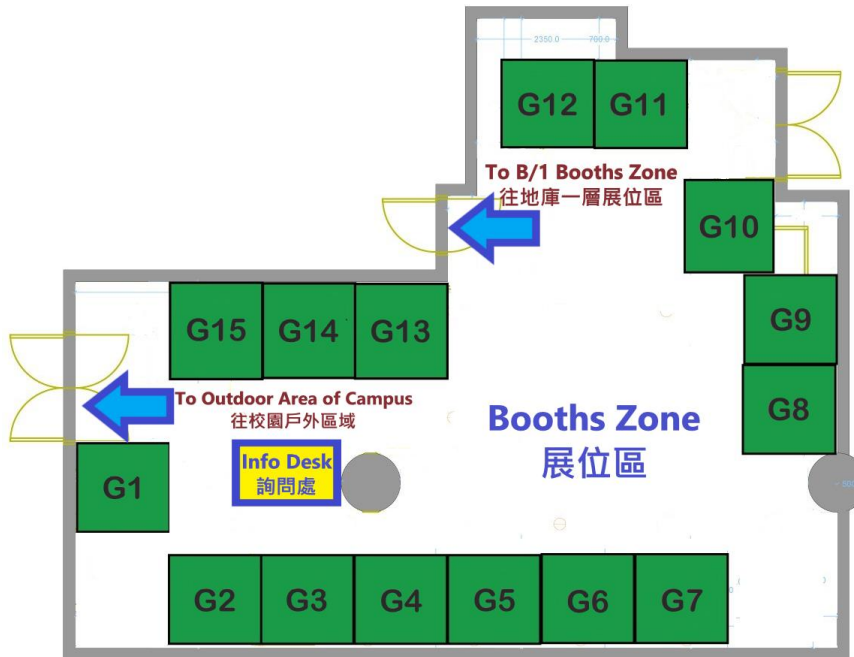

Floor plan for the venue of booths 攤位場地平面圖

G/F Kent Wong Exhibition Gallery 地面層黃昇雄展覽廳

B/1 Art Exhibition Gallery 地庫一層藝術展覽廳