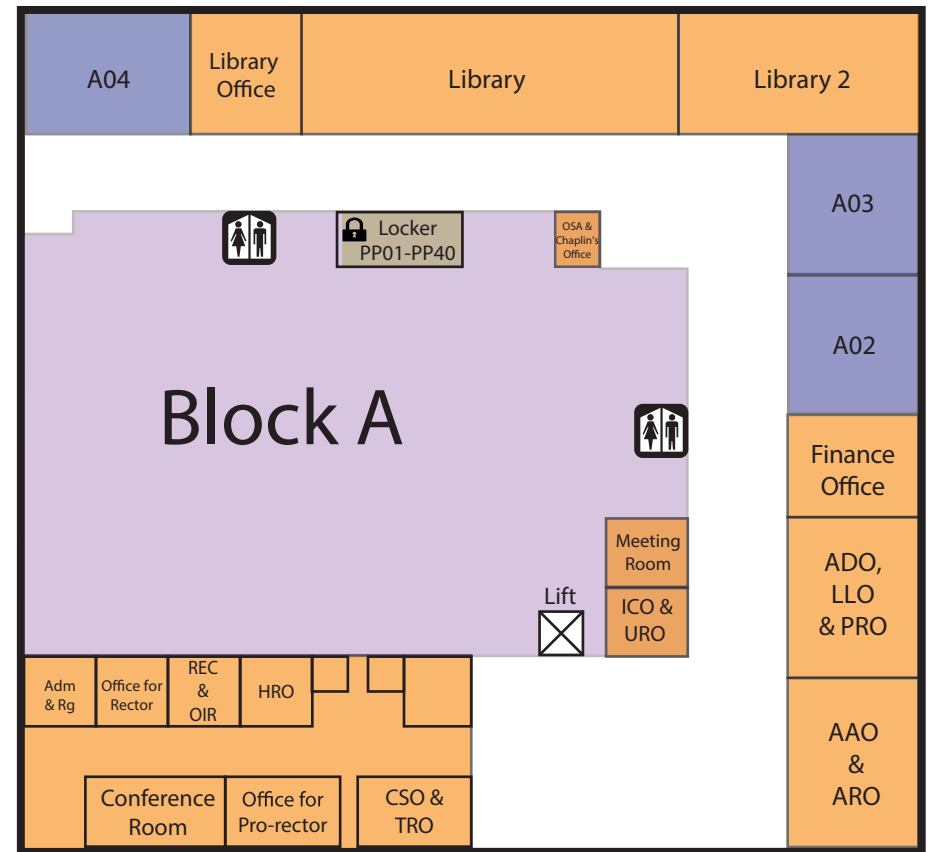

Rooms at NAPE 1 Campus

- Classrooms in Block A - A02, A03, A04.
- Classrooms in Block B - B01, B02, Comp. Lab1, Comp. Lab2, B04, B05, B06, Lab 01, Lab 02, B07
- Office for Dean of Faculty of Creative Industries
- Office for Faculty of Creative Industries and Institute of Science and Environment
- Department Directory

Rooms at Seminary Campus

Location of the Campus

Address: 5 Largo de Sto. Agostinho, Macau, China
地址: 中國澳門崗頂前地五號

Rooms at Seminary 2 Campus

Classrooms - C01, C02, C03, C04 Office

Location of the Campus

Address: 5 Largo de Sto. Agostinho, Macau, China
地址: 中國澳門崗頂前地五號