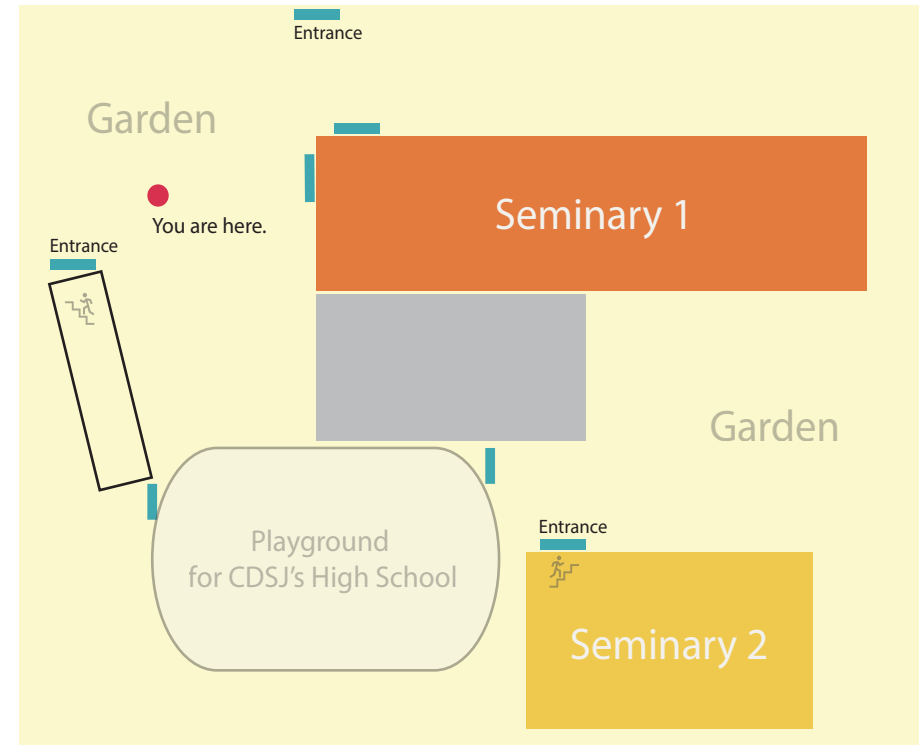

Rooms at Seminary Campus

Location of the Campus

Address: 5 Largo de Sto. Agostinho, Macau, China
地址: 中國澳門崗頂前地五號

Rooms at Seminary 2 Campus

Classrooms - C01, C02, C03, C04 Office

Location of the Campus

Address: 5 Largo de Sto. Agostinho, Macau, China
地址: 中國澳門崗頂前地五號