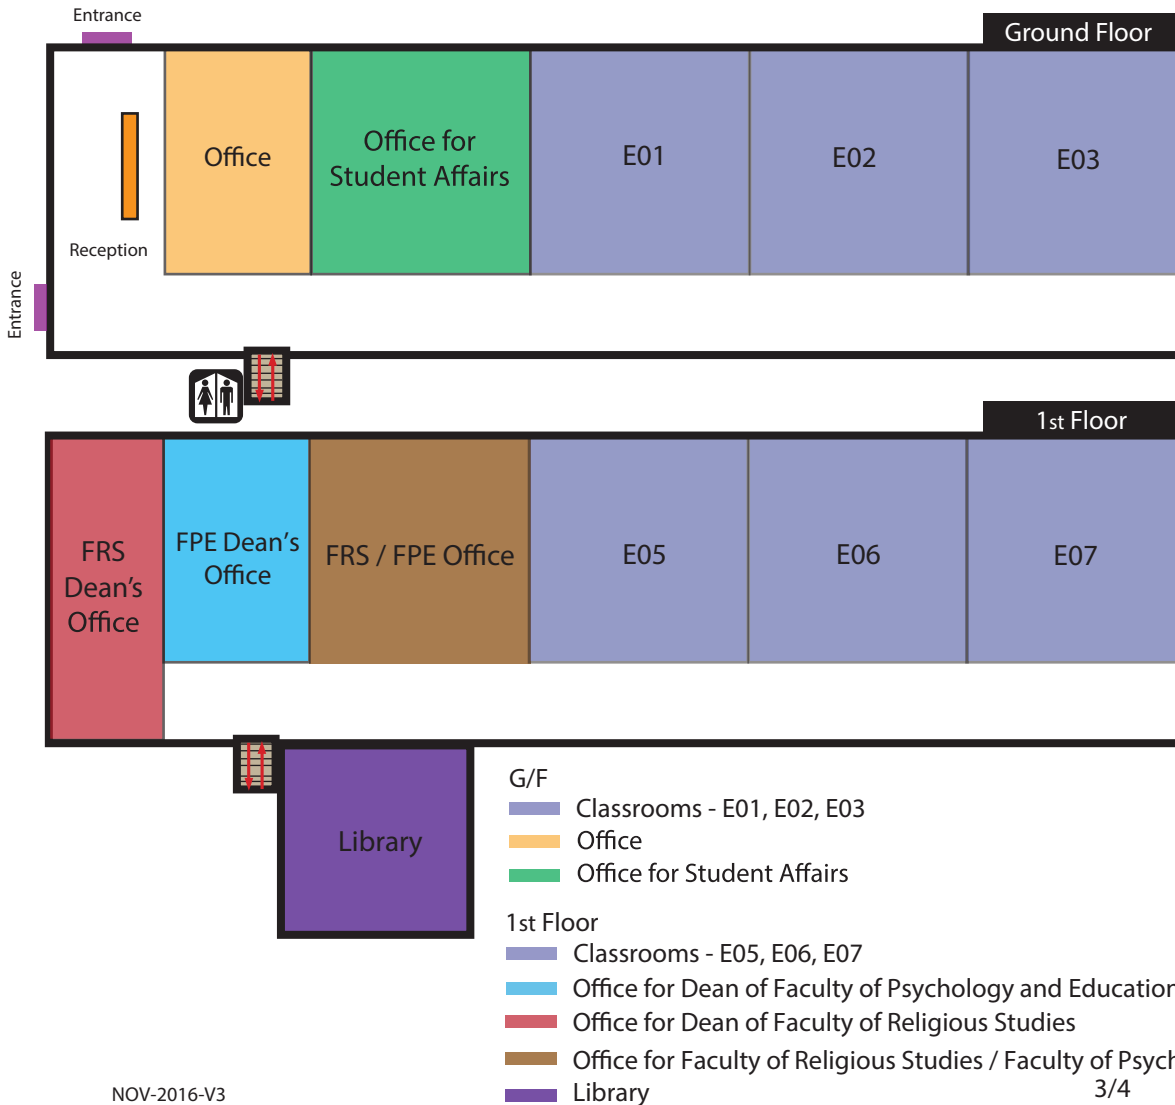

Rooms at NAPE 1 Campus

- Classrooms in Block A - A02, A03, A04.
- Classrooms in Block B - B01, B02, Comp. Lab1, Comp. Lab2, B04, B05, B06, Lab 01, Lab 02, B07
- Office for Dean of Faculty of Creative Industries
- Office for Faculty of Creative Industries and Institute of Science and Environment
- Department Directory

- ITO - Information Technology Office
- Adm & Rg - Office for Administrator and Registrar
- REC - Rector's Office
- OIR - Office for International Relations and Regional Cooperation
- HRO - Human Resources Office
- CSO - Central Services Office
- TRO - Treasury Office
- ADO - Admissions Office
- LLO - Life-Long Learning Office
- PRO - Public Relations Office
- AAO - Academic Affairs Office
- ARO - Academic Records Office
- ICO - Internship and Career Office
- URO - University Residence Office
- OSA - Office for Student Affairs
- Fab Lab - Digital Fabrication Lab

Rooms at Seminary Campus

Location of the Campus

Address: 5 Largo de Sto. Agostinho, Macau, China
地址: 中國澳門崗頂前地五號

Rooms at Seminary 2 Campus

Classrooms - C01, C02, C03, C04 Office

Location of the Campus

Address: 5 Largo de Sto. Agostinho, Macau, China
地址: 中國澳門崗頂前地五號