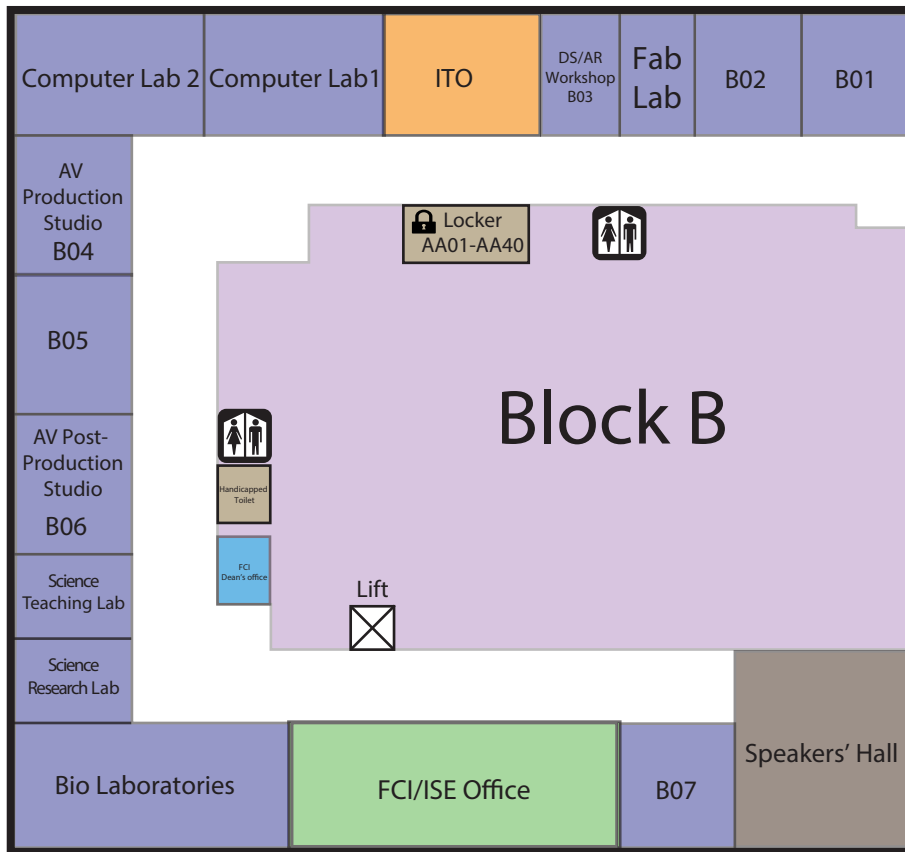

Rooms at NAPE 1 Campus

- Classrooms in Block A - A02, A03, A04.
- Classrooms in Block B - B01, B02, Comp. Lab1, Comp. Lab2, B04, B05, B06, Lab 01, Lab 02, B07
- Office for Dean of Faculty of Creative Industries
- Office for Faculty of Creative Industries and Institute of Science and Environment
- Department Directory

- ITO - Information Technology Office
- Adm & Rg - Office for Administrator and Registrar
- REC - Rector's Office
- OIR - Office for International Relations and Regional Cooperation
- HRO - Human Resources Office
- CSO - Central Services Office
- TRO - Treasury Office
- ADO - Admissions Office
- LLO - Life-Long Learning Office
- PRO - Public Relations Office
- AAO - Academic Affairs Office
- ARO - Academic Records Office
- ICO - Internship and Career Office
- URO - University Residence Office
- OSA - Office for Student Affairs
- Fab Lab - Digital Fabrication Lab

Rooms at Seminary Campus

Location of the Campus

Address: 5 Largo de Sto. Agostinho, Macau, China
地址: 中國澳門崗頂前地五號

Rooms at Seminary 2 Campus

Classrooms - C01, C02, C03, C04 Office

Location of the Campus

Address: 5 Largo de Sto. Agostinho, Macau, China
地址: 中國澳門崗頂前地五號