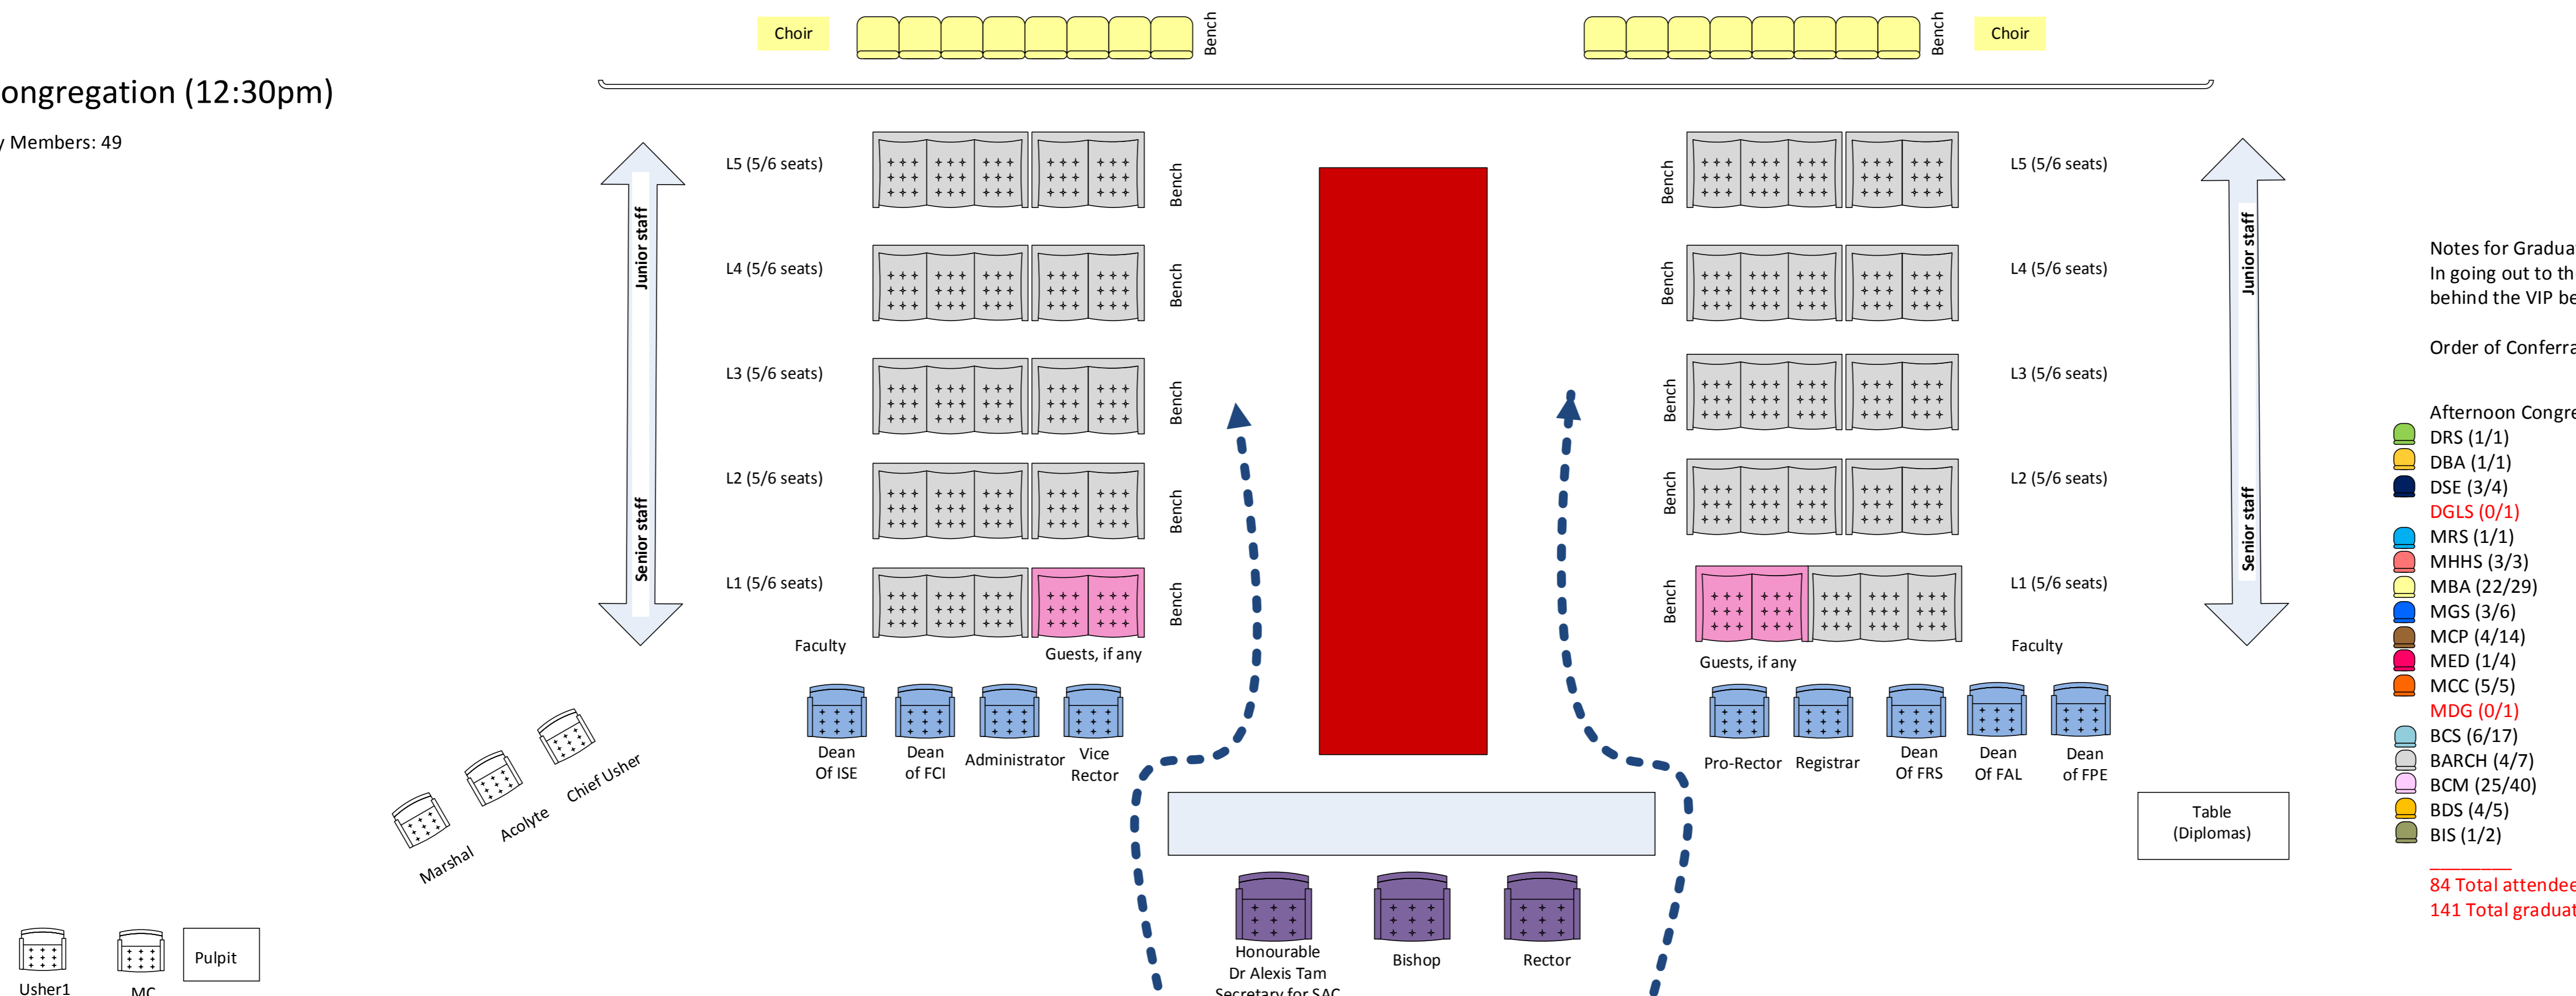

Afternoon Congregation (12:30pm)

Faculty Members: 49

Notes for Graduate Procession:
In going out to the stage to get diploma, always start from the side, and walk behind the VIP bench.

Order of Conferral of Degree:

- Afternoon Congregation:
- DRS (1/1)
- DBA (1/1)
- DSE (3/4)
- DGLS (0/1)
- MRS (1/1)
- MHHS (3/3)
- MBA (22/29)
- MGS (3/6)
- MCP (4/14)
- MED (1/4)
- MCC (5/5)
- MDG (0/1)
- BCS (6/17)
- BARCH (4/7)
- BCM (25/40)
- BDS (4/5)
- BIS (1/2)