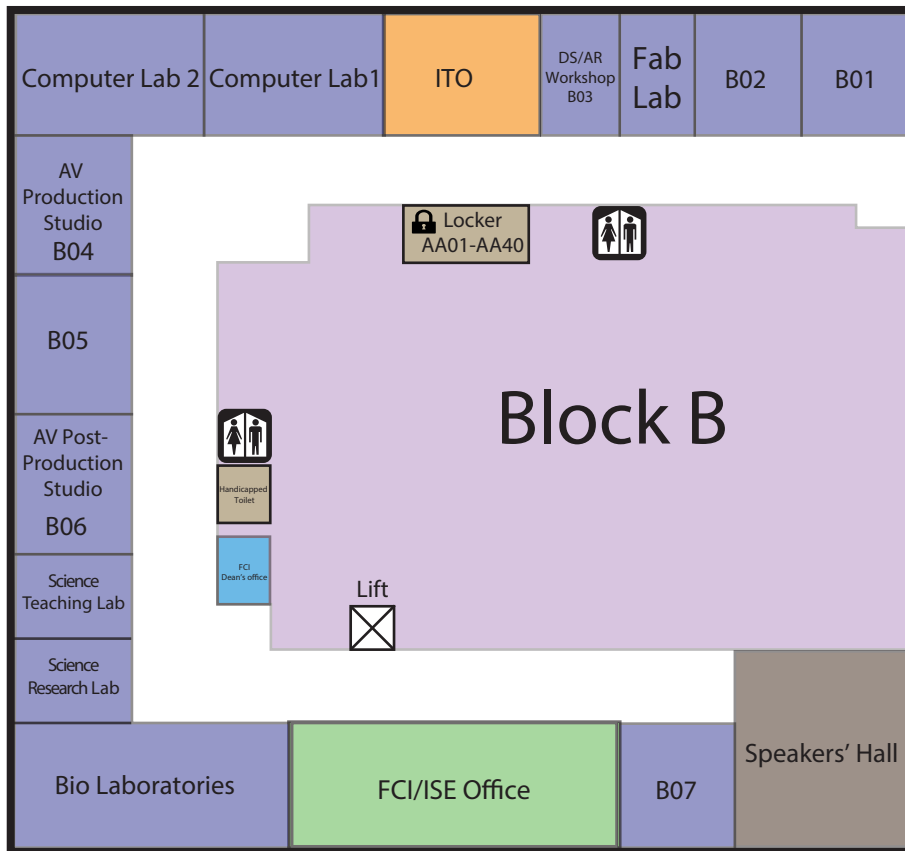

Rooms at NAPE 1 Campus

- Classrooms in Block A - A02, A03, A04.
- Classrooms in Block B - B01, B02, Comp. Lab1, Comp. Lab2, B04, B05, B06, Lab 01, Lab 02, B07
- Office for Dean of Faculty of Creative Industries
- Office for Faculty of Creative Industries and Institute of Science and Environment
- Department Directory

- ITO - Information Technology Office
- Adm & Rg - Office for Administrator and Registrar
- REC - Rector's Office
- OIR - Office for International Relations and Regional Cooperation
- HRO - Human Resources Office
- CSO - Central Services Office
- TRO - Treasury Office
- ADO - Admissions Office
- LLO - Life-Long Learning Office
- PRO - Public Relations Office
- AAO - Academic Affairs Office
- ARO - Academic Records Office
- ICO - Internship and Career Office
- URO - University Residence Office
- OSA - Office for Student Affairs
- Fab Lab - Digital Fabrication Lab

Rooms at NAPE 3 Campus

- Classrooms
- Faculty for Faculty of Administration and Leadership / Creative Industries
- Faculty for Faculty of Humanities
- Office for Vice Rector
- Office for Dean of Faculty of Humanities

Rooms at Seminary 2 Campus

 Classrooms - C01, C02, C03, C04

 Office

Location of the Campus

Address: 5 Largo de Sto. Agostinho, Macau, China
地址: 中國澳門崗頂前地五號