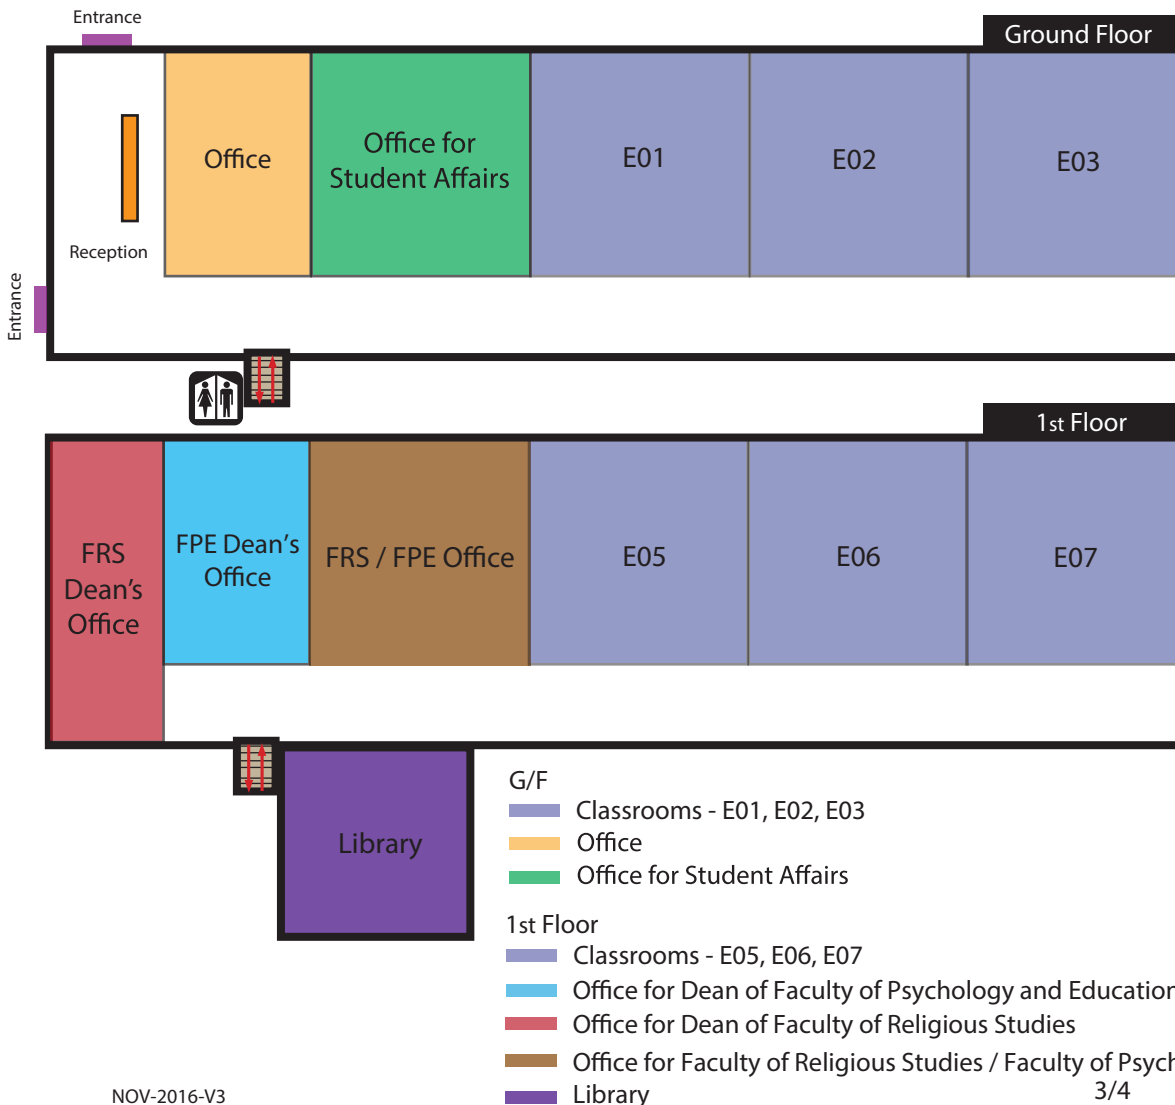

Rooms at Seminary Campus