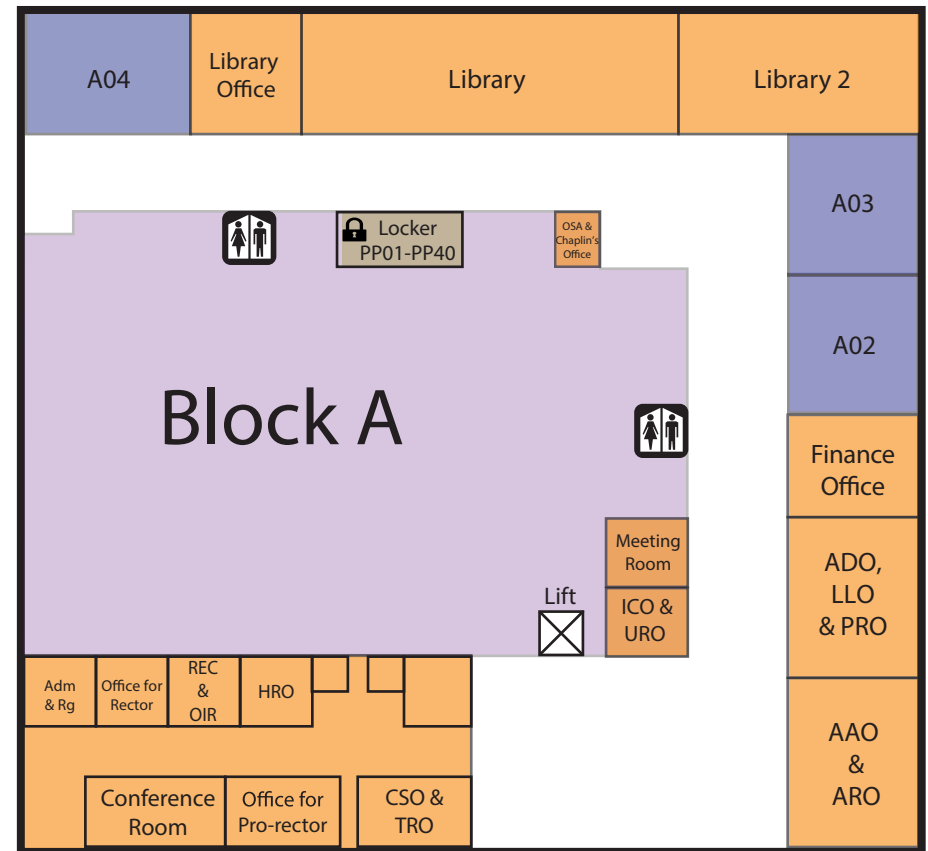

Rooms at NAPE 1 Campus

- Classrooms in Block A - A02, A03, A04.
- Classrooms in Block B - B01, B02, Comp. Lab1, Comp. Lab2, B04, B05, B06, Lab 01, Lab 02, B07
- Office for Dean of Faculty of Creative Industries
- Office for Faculty of Creative Industries and Institute of Science and Environment
- Department Directory

Rooms at NAPE 3 Campus

- Classrooms
- Faculty for Faculty of Administration and Leadership / Creative Industries
- Faculty for Faculty of Humanities
- Office for Vice Rector
- Office for Dean of Faculty of Humanities

Rooms at Seminary 2 Campus

 Classrooms - C01, C02, C03, C04

 Office

Location of the Campus

Address: 5 Largo de Sto. Agostinho, Macau, China
地址: 中國澳門崗頂前地五號