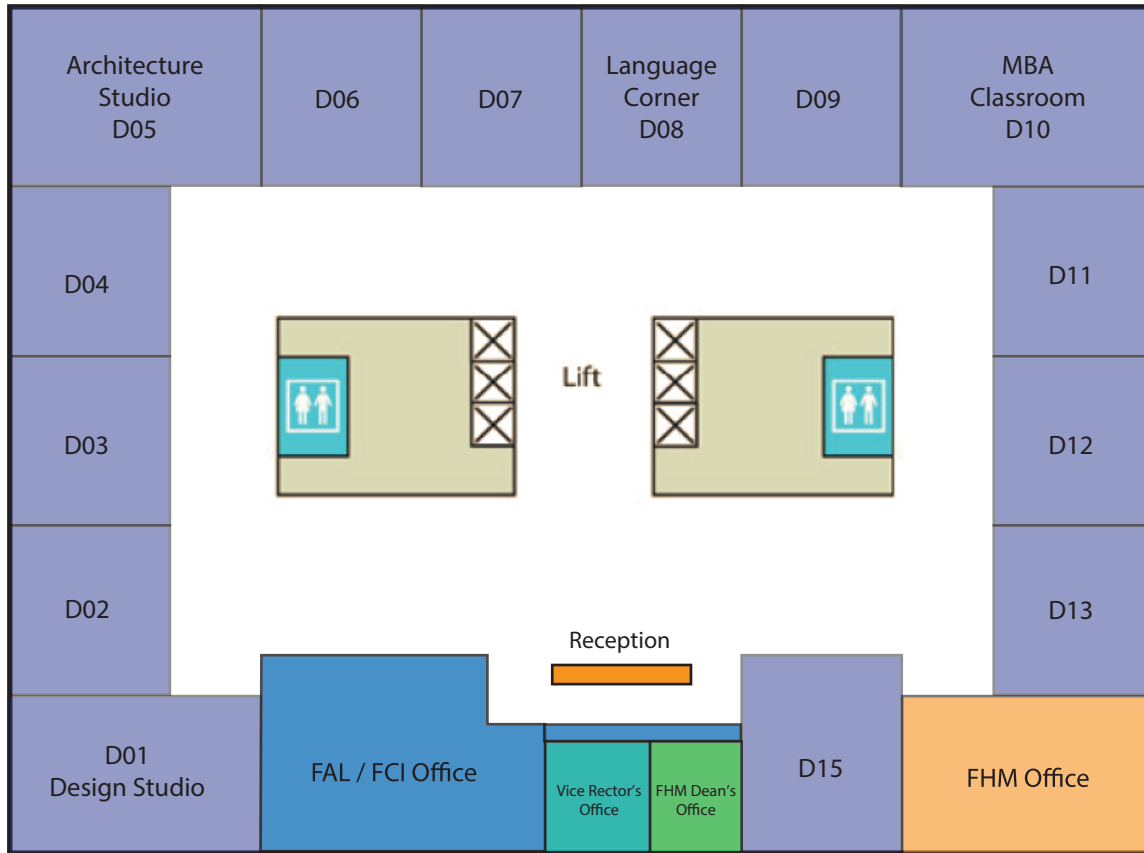

Rooms at NAPE 1 Campus

- Classrooms in Block A - A02, A03, A04.
- Classrooms in Block B - B01, B02, Comp. Lab1, Comp. Lab2, B04, B05, B06, Lab 01, Lab 02, B07
- Office for Dean of Faculty of Creative Industries
- Office for Faculty of Creative Industries and Institute of Science and Environment
- Department Directory

- ITO - Information Technology Office
- Adm & Rg - Office for Administrator and Registrar
- REC - Rector's Office
- OIR - Office for International Relations and Regional Cooperation
- HRO - Human Resources Office
- CSO - Central Services Office
- TRO - Treasury Office
- ADO - Admissions Office
- LLO - Life-Long Learning Office
- PRO - Public Relations Office
- AAO - Academic Affairs Office
- ARO - Academic Records Office
- ICO - Internship and Career Office
- URO - University Residence Office
- OSA - Office for Student Affairs
- Fab Lab - Digital Fabrication Lab

Rooms at NAPE 3 Campus

- Classrooms
- Faculty for Faculty of Administration and Leadership / Creative Industries
- Faculty for Faculty of Humanities
- Office for Vice Rector
- Office for Dean of Faculty of Humanities

Rooms at Seminary 2 Campus

 Classrooms - C01, C02, C03, C04

 Office

Location of the Campus

Address: 5 Largo de Sto. Agostinho, Macau, China
地址: 中國澳門崗頂前地五號