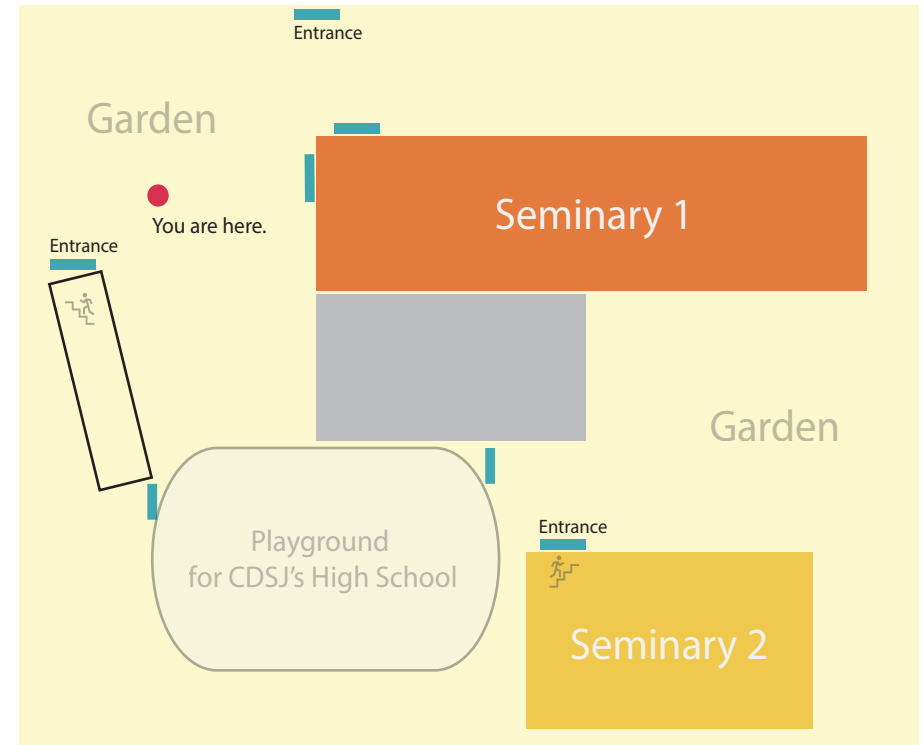

Rooms at Seminary 2 Campus

 Classrooms - C01, C02, C03, C04

 Office

Location of the Campus

Address: 5 Largo de Sto. Agostinho, Macau, China
地址: 中國澳門崗頂前地五號